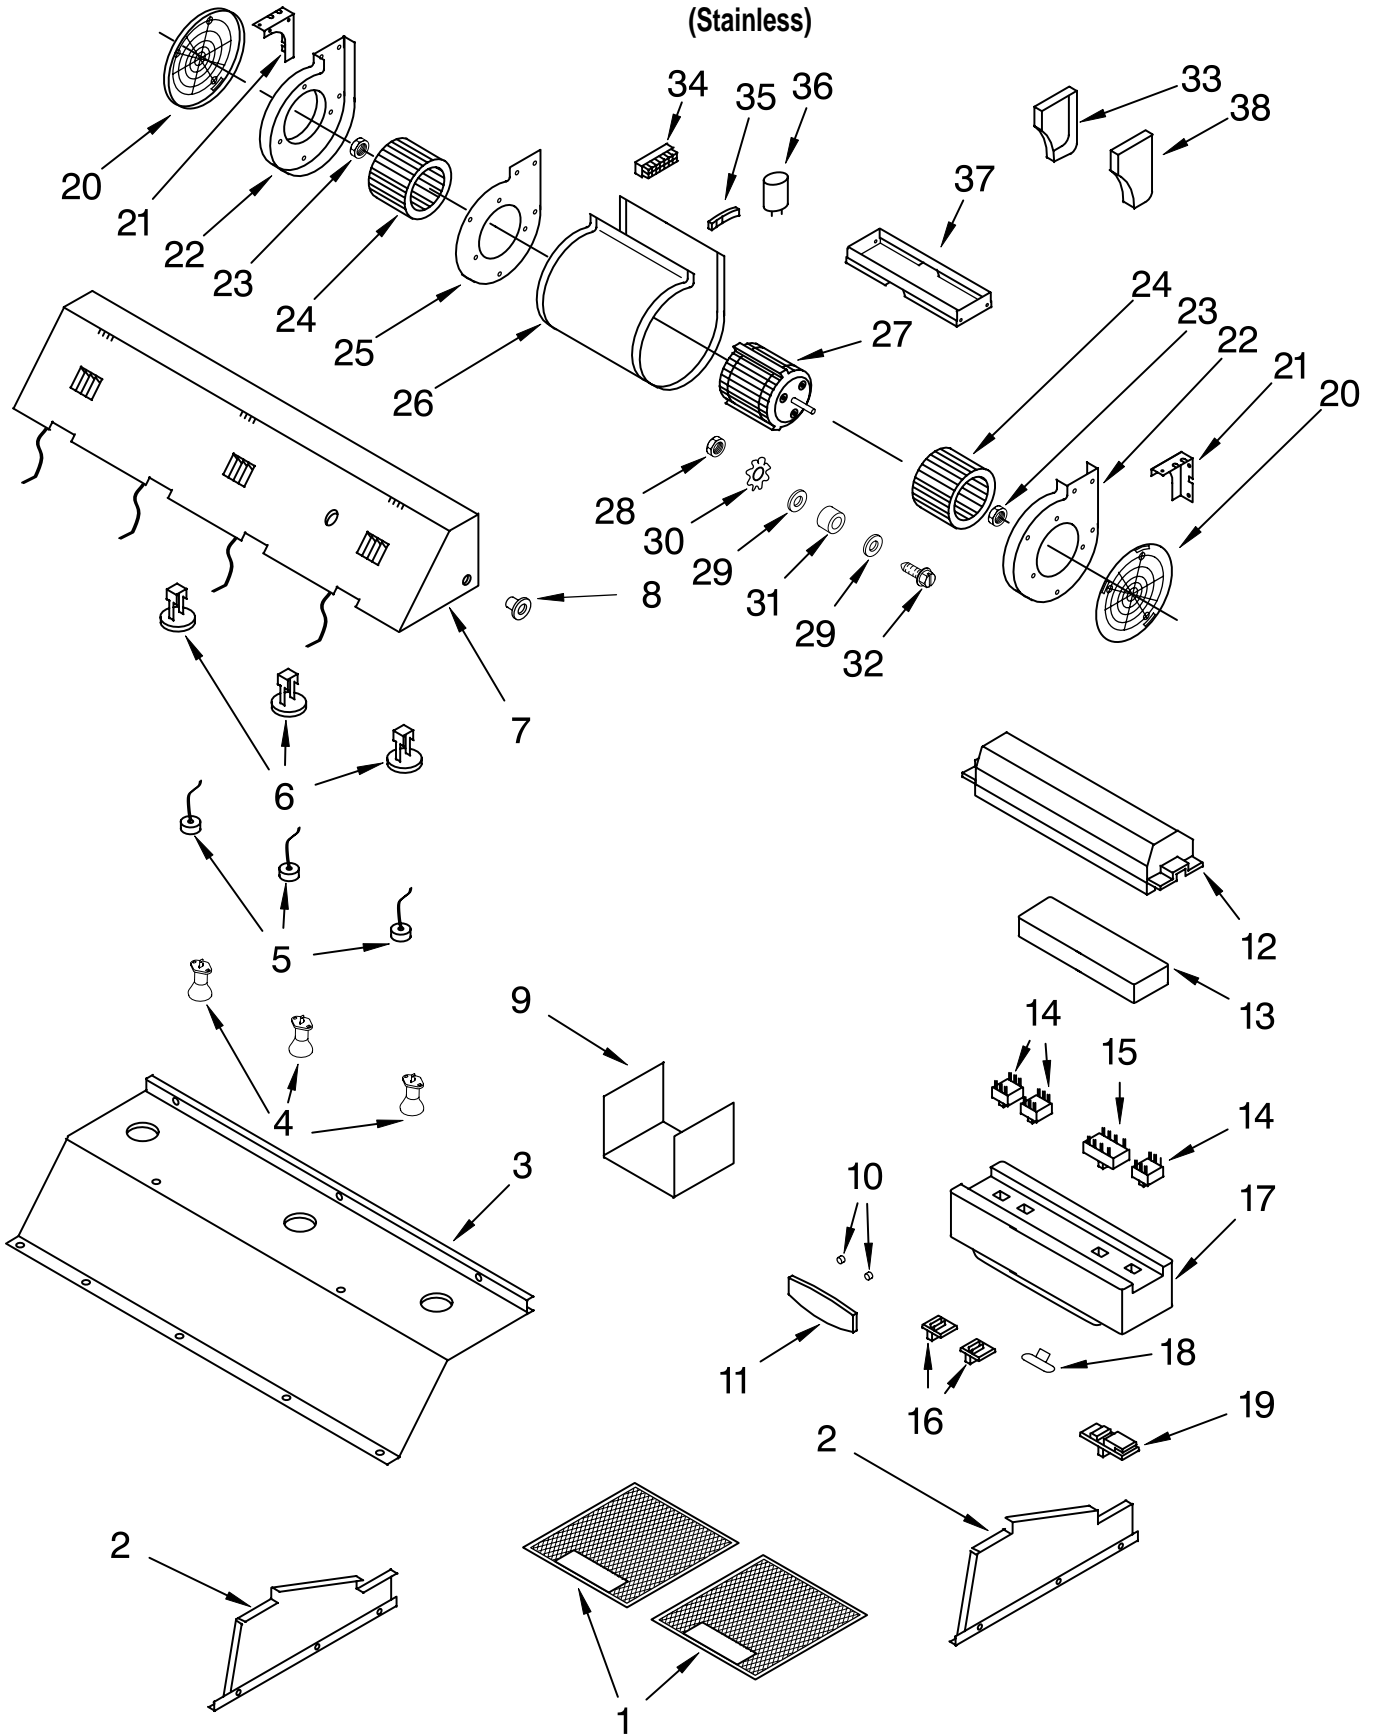

VENTILATION PARTS

For Model: KWCU300LSS1
(Stainless)

FOR ORDERING INFORMATION REFER TO PARTS PRICE LIST

VENTILATION PARTS

For Model: KWCU300LSS1
(Stainless)

<u>Illus.</u> <u>No.</u>	<u>Part</u> <u>No.</u>	<u>DESCRIPTION</u>
1	8189594	Filter, Grease
2		Support, Side
	8190468	Left
	8190473	Right
3	8190469	Support, Light
4	8189593	Bulb, Halogen
5	8189597	Holder, Bulb
6	8189598	Support, Bulb
7	8190470	Cover, Light
8	4360062	Relief, Strain
9	8189614	Cover, Inlet
10	8189615	Spacer
11	8189616	Plate, Mounting
12	8189624	Cover, Switch
13	8189623	Support, Switch
14	8189621	Switch, On-Off
15	8189622	Switch, Motor
16	8189618	Button, On/Off
17	8189619	Box, Control
18	4360028	Lens, Indicator
19	8189620	Button, Mtr Speed
20	4360257	Support, Filter
21		Bracket, Diffuser
	8189628	Left
	8189625	Right
22		Cover, Blower
	4360188	Left
	4360179	Right
23	4360180	Nut, Locking
24		Impeller, Blower
	4360187	Left
	4360181	Right
25	4360185	Plate, Mtr Mount
26	4360184	Housing, Fan
27	8189627	Motor, Blower
28	8189626	Nut, Motor
29	4360345	Washer
30	4360344	Washer, Star
31	4360342	Spacer, Motor
32	4360347	Screw, Mtr Mount
33	4360056	Box, Capacitor
34	8189629	Block, Terminal
35	4360059	Bracket, Capacitor
36	4360175	Capacitor
37	4360255	Extension, Blower
38	4360060	Cover, Box

ACCESSORY PARTS

8284756	Backsplash
4378616	Wire Racks
4378617	Rack Hanger Kits
	Utensil Bars
4378618	Side
4378619	Rear

FOR ORDERING INFORMATION REFER TO PARTS PRICE LIST